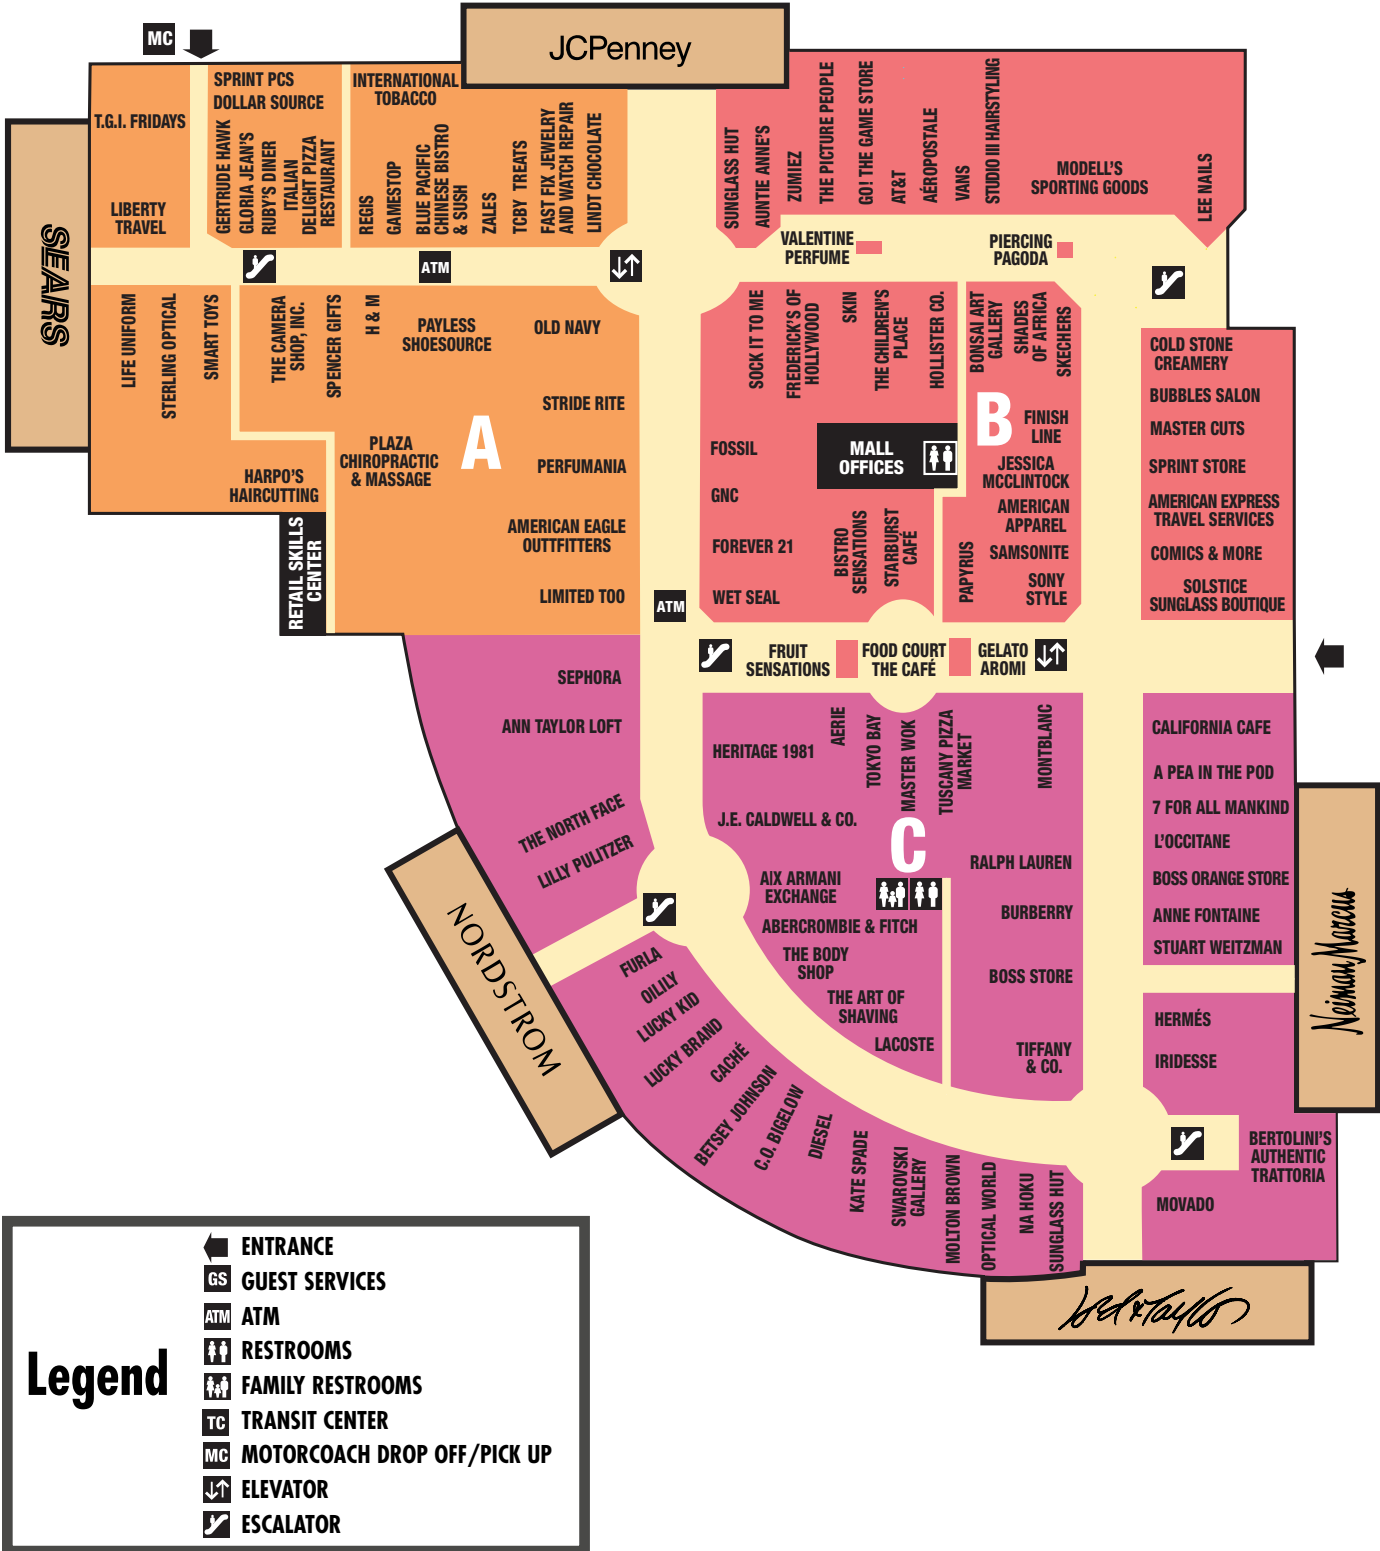

The Plaza Upper Level

The Plaza Lower Level

Legend

- ENTRANCE
- GUEST SERVICES
- ATM
- RESTROOMS
- FAMILY RESTROOMS
- TRANSIT CENTER
- MOTORCOACH DROP OFF/PICK UP
- ELEVATOR
- ESCALATOR

The Crosswalk

The outdoor walkway that connects The Plaza and The Court.
Please see reverse for view of the entire center.

The Court

Third Level

Upper Level

Lower Level

Legend

- ENTRANCE
- GUEST SERVICES
- ATM
- RESTROOMS
- FAMILY RESTROOMS
- TRANSIT CENTER
- MOTORCOACH DROP OFF/PICK UP
- ELEVATOR
- ESCALATOR

The Crosswalk

The outdoor walkway that connects The Plaza and The Court. Please see reverse for view of the entire center.

Delia's	Plaza - D	610.878.9477
DKNY	Plaza - F	610.337.4020
Eddie Bauer	Court - J	610.233.0086
Eileen Fisher	Plaza - F	610.768.7150
Formals XO	Court - J	610.265.7766
Forever 21	Plaza - B	610.337.4090
Frederick's of Hollywood	Plaza - B	610.265.1499
Free People	Court - G	610.337.0814
H & M	Court - I	610.337.8636
J. Jill	Court - J	610.337.9060
Jessica McClintock	Plaza - B	610.962.0810
Juicy Couture	Plaza - F	610.337.0310
Lane Bryant	Plaza - E	610.265.6106
The Limited	Plaza - E	610.337.0353
Motherhood Maternity	Plaza - F	610.337.7227
New York & Company	Plaza - E	610.354.0560
Oilily	Plaza - C	610.962.0445
Spiegel Signature	Court - J	610.768.5838
Talbots	Court - J	610.337.9033
Talbots Petites	Court - J	610.337.4557
Talbots Woman	Court - J	610.337.8177
Victoria's Secret	Court - G	610.337.0788
Victoria's Secret	Plaza - E	610.337.4829
Wet Seal	Plaza - B	610.768.0331
White House/Black Market	Plaza - F	610.768.7977