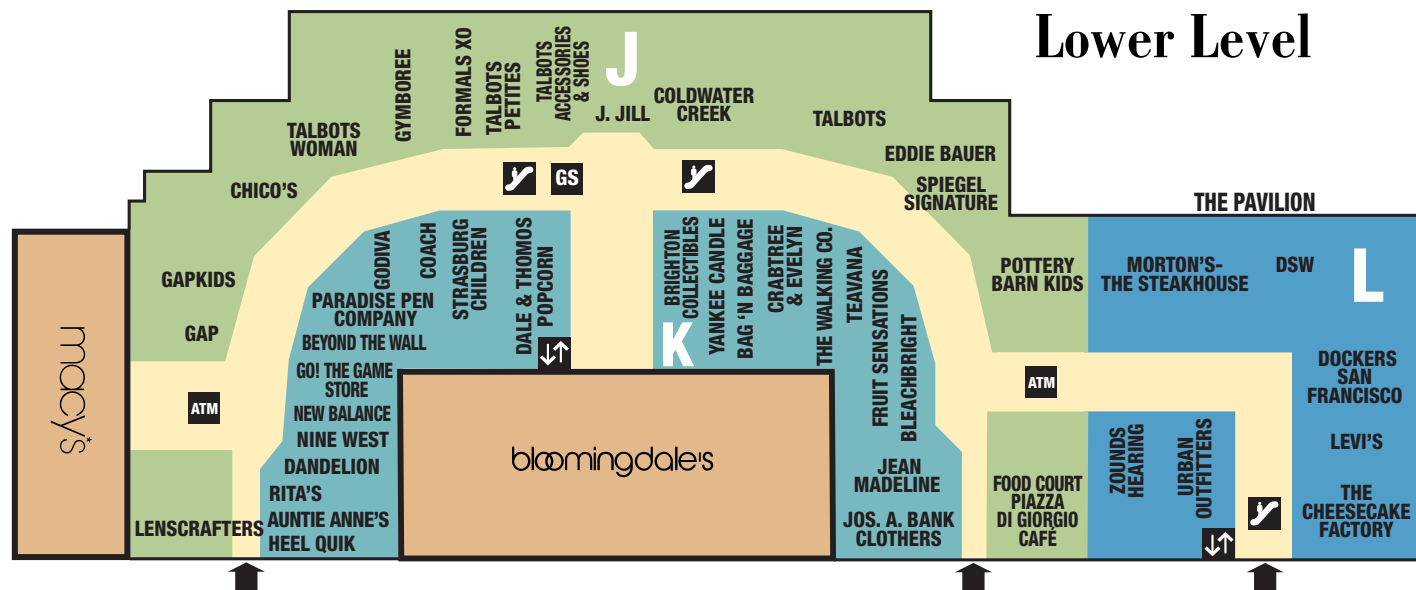

The Plaza Upper Level

The Plaza Lower Level

Legend

- ENTRANCE
- GUEST SERVICES
- ATM
- RESTROOMS
- FAMILY RESTROOMS
- TRANSIT CENTER
- MOTORCOACH DROP OFF/PICK UP
- ELEVATOR
- ESCALATOR

The Crosswalk

The outdoor walkway that connects The Plaza and The Court.
Please see reverse for view of the entire center.

The Court

Third Level

Upper Level

Lower Level

Legend

- ENTRANCE
- GUEST SERVICES
- ATM
- RESTROOMS
- FAMILY RESTROOMS
- TRANSIT CENTER
- MOTORCOACH DROP OFF/PICK UP
- ELEVATOR
- ESCALATOR

The Crosswalk

The outdoor walkway that connects The Plaza and The Court. Please see reverse for view of the entire center.