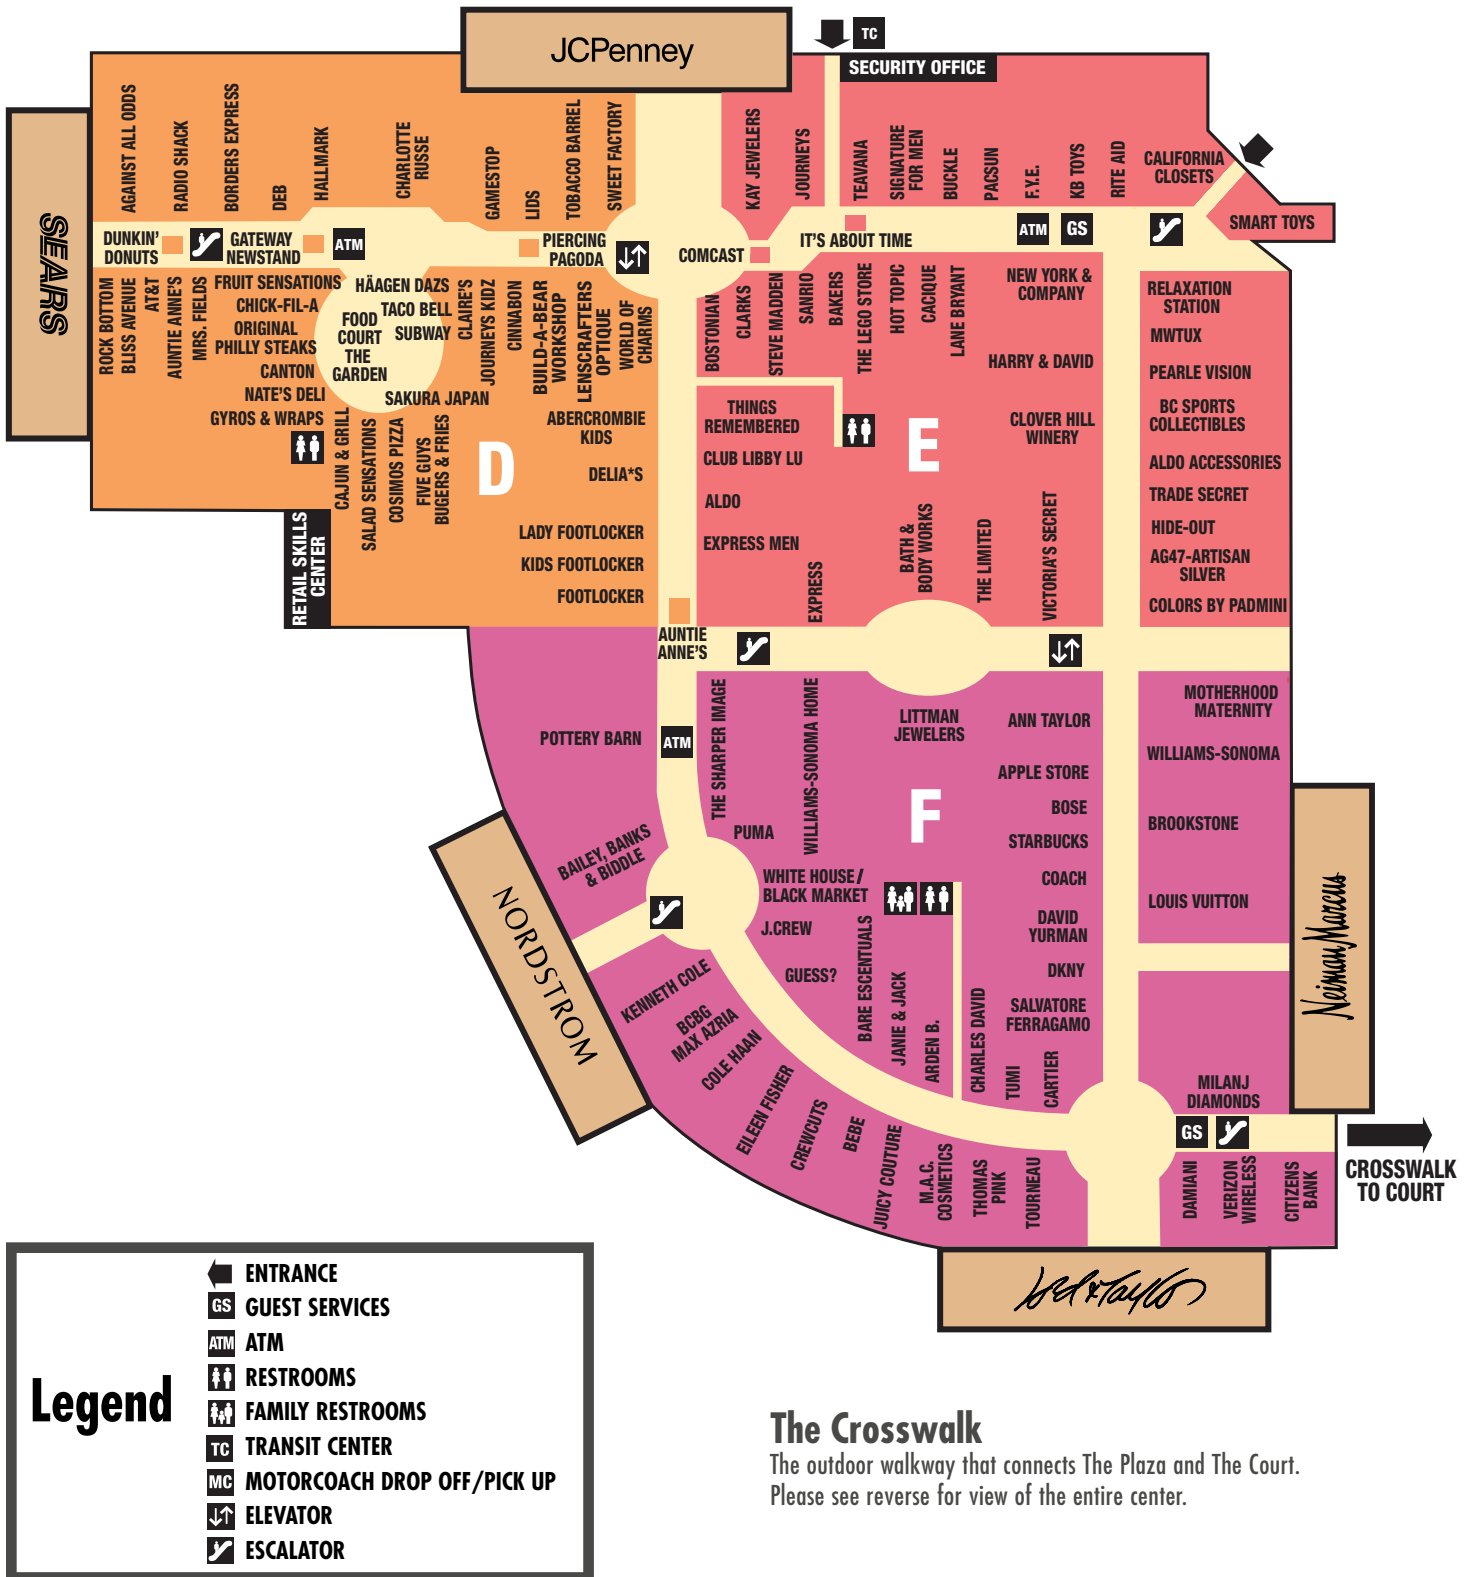

The Plaza Upper Level

The Plaza Lower Level

Legend

- ENTRANCE
- GUEST SERVICES
- ATM
- RESTROOMS
- FAMILY RESTROOMS
- TRANSIT CENTER
- MOTORCOACH DROP OFF/PICK UP
- ELEVATOR
- ESCALATOR

The Crosswalk

The outdoor walkway that connects The Plaza and The Court.
Please see reverse for view of the entire center.

Delia's	Plaza - D	610.878.9477
DKNY	Plaza - F	610.337.4020
Eddie Bauer	Court - J	610.233.0086
Eileen Fisher	Plaza - F	610.768.7150
Formals XO	Court - J	610.265.7766
Forever 21	Plaza - B	610.337.4090
Frederick's of Hollywood	Plaza - B	610.265.1499
Free People	Court - G	610.337.0814
H & M	Court - I	610.337.8636
J. Jill	Court - J	610.337.9060
Jessica McClintock	Plaza - B	610.962.0810
Juicy Couture	Plaza - F	610.337.0310
Lane Bryant	Plaza - E	610.265.6106
The Limited	Plaza - E	610.337.0353
Motherhood Maternity	Plaza - F	610.337.7227
New York & Company	Plaza - E	610.354.0560
Oilily	Plaza - C	610.962.0445
Spiegel Signature	Court - J	610.768.5838
Talbots	Court - J	610.337.9033
Talbots Petites	Court - J	610.337.4557
Talbots Woman	Court - J	610.337.8177
Victoria's Secret	Court - G	610.337.0788
Victoria's Secret	Plaza - E	610.337.4829
Wet Seal	Plaza - B	610.768.0331
White House/Black Market	Plaza - F	610.768.7977