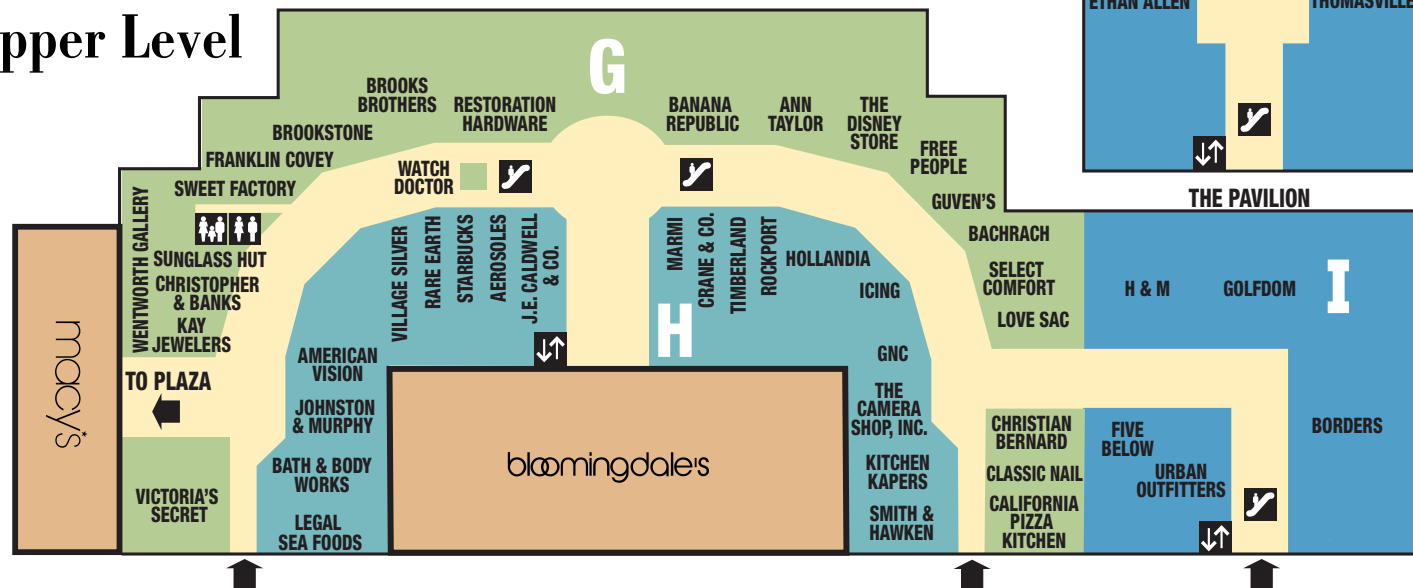

The Plaza Upper Level

The Plaza Lower Level

Legend

- ENTRANCE
- GUEST SERVICES
- ATM
- RESTROOMS
- FAMILY RESTROOMS
- TRANSIT CENTER
- MOTORCOACH DROP OFF/PICK UP
- ELEVATOR
- ESCALATOR

The Crosswalk

The outdoor walkway that connects The Plaza and The Court.
Please see reverse for view of the entire center.

The Court

Third Level

Upper Level

Lower Level

Legend

- ENTRANCE
- GUEST SERVICES
- ATM
- RESTROOMS
- FAMILY RESTROOMS
- TRANSIT CENTER
- MOTORCOACH DROP OFF/PICK UP
- ELEVATOR
- ESCALATOR

The Crosswalk

The outdoor walkway that connects The Plaza and The Court. Please see reverse for view of the entire center.